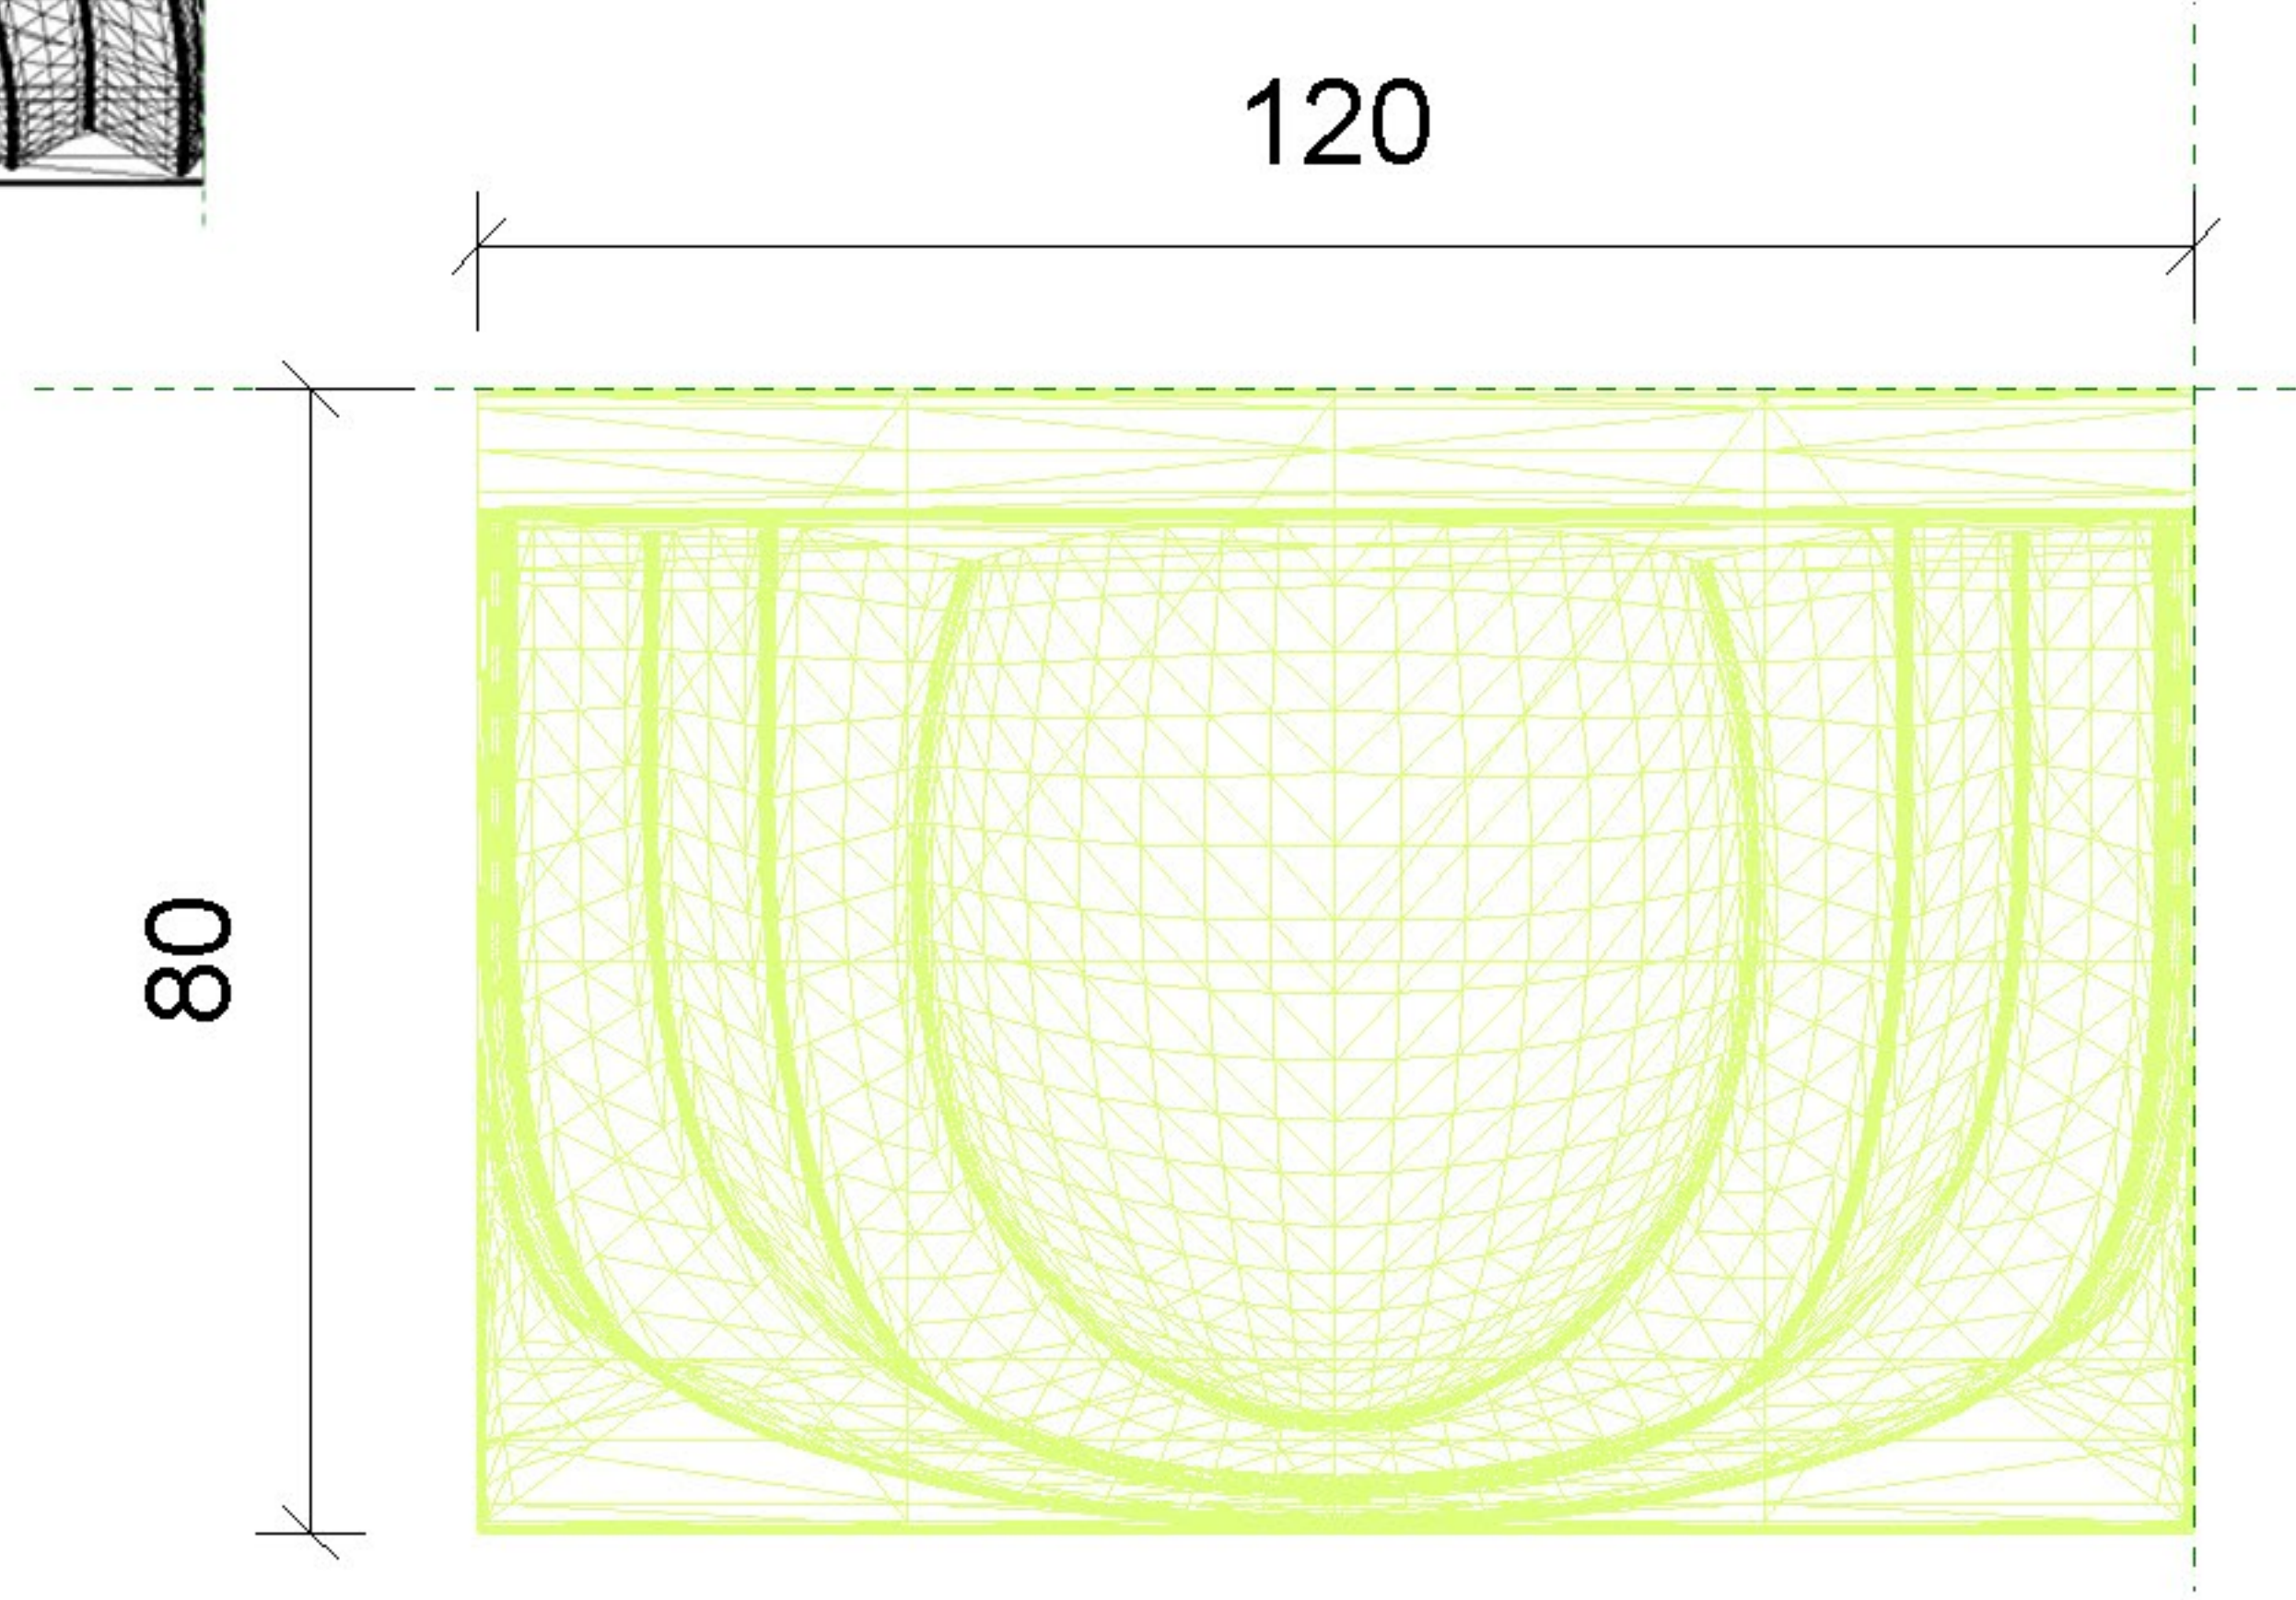

code: g10

dimension:

width: 120mm

height: 80mm

depth: 71mm

آبجکت های لوکس

Revit

material:

gold

silver

gypsum-white

website:

www.bimtype.ir

Revit Architecture Training