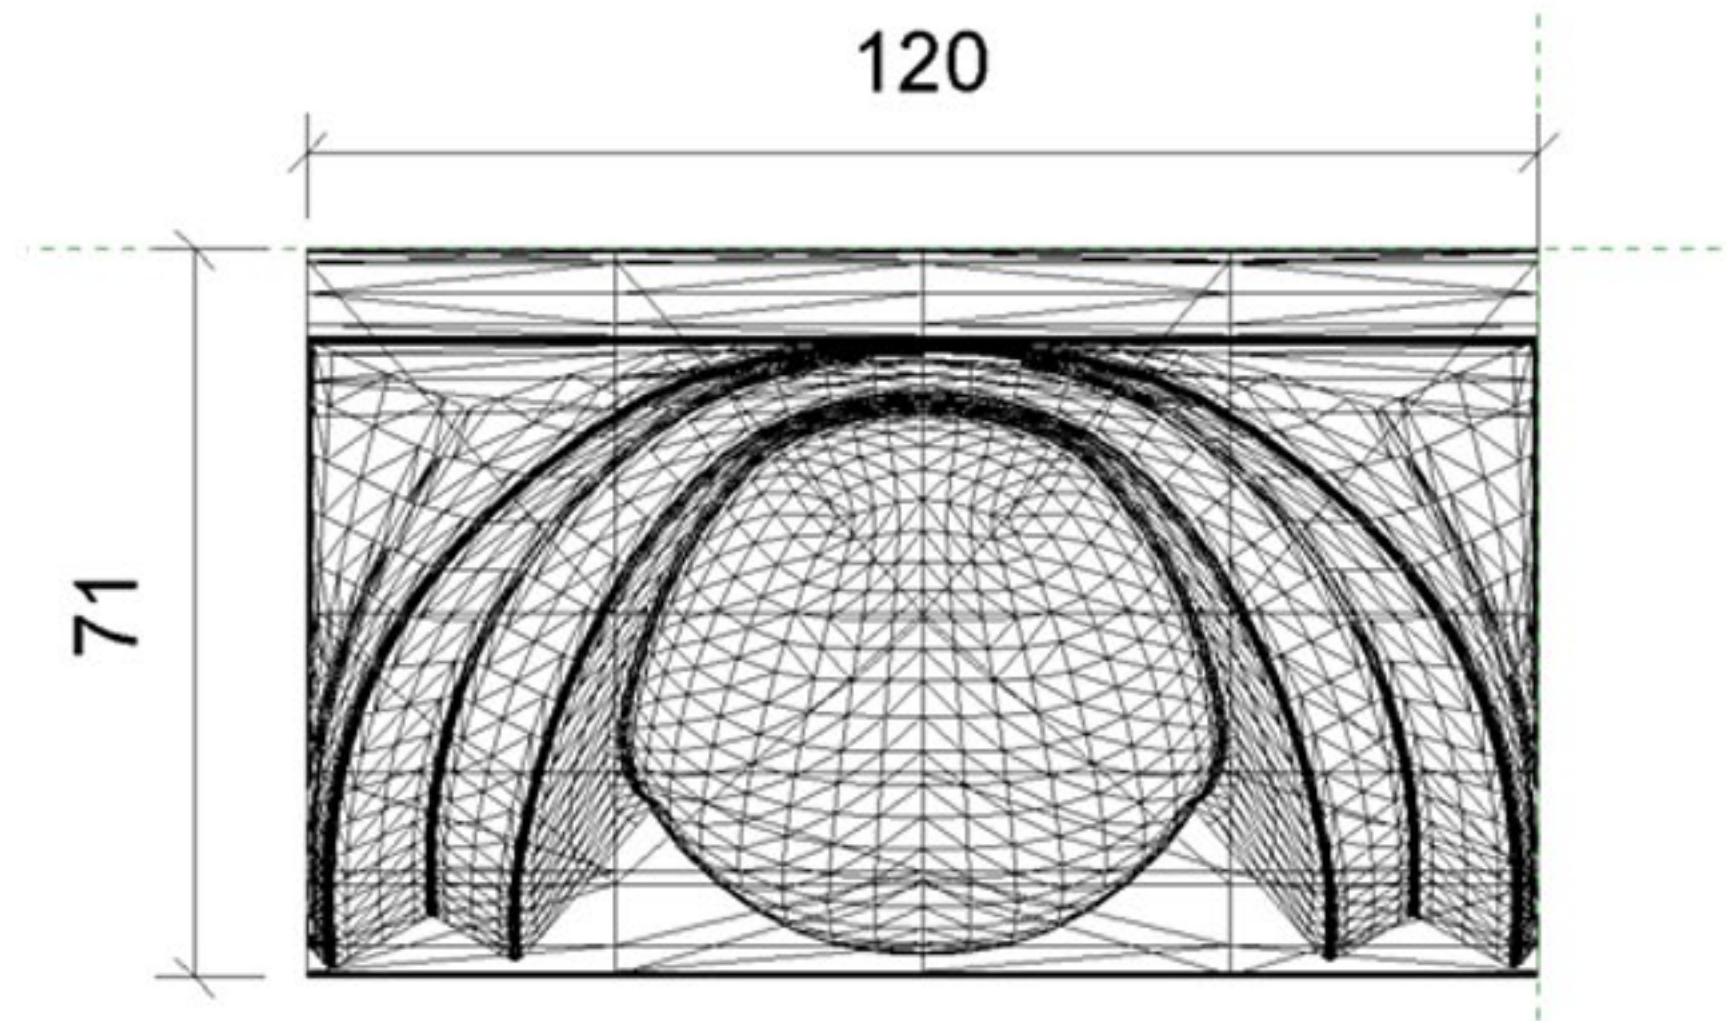

code: g10

dimension:

width: 120mm

height: 80mm

depth: 71mm

آبجکت های لوکس

Revit

material:

width: 120mm

height: 80mm

depth: 71mm

material:

gold ✓

silver

gypsum-white

website:

www.bimtype.ir

 AUTODESK®
REVIT®

Revit Architecture Training

code: g10

dimension:

width: 120mm

height: 80mm

depth: 71mm

dimension:

width: 120mm

height: 80mm

depth: 71mm

material:

gold

silver

gypsum-white ✓