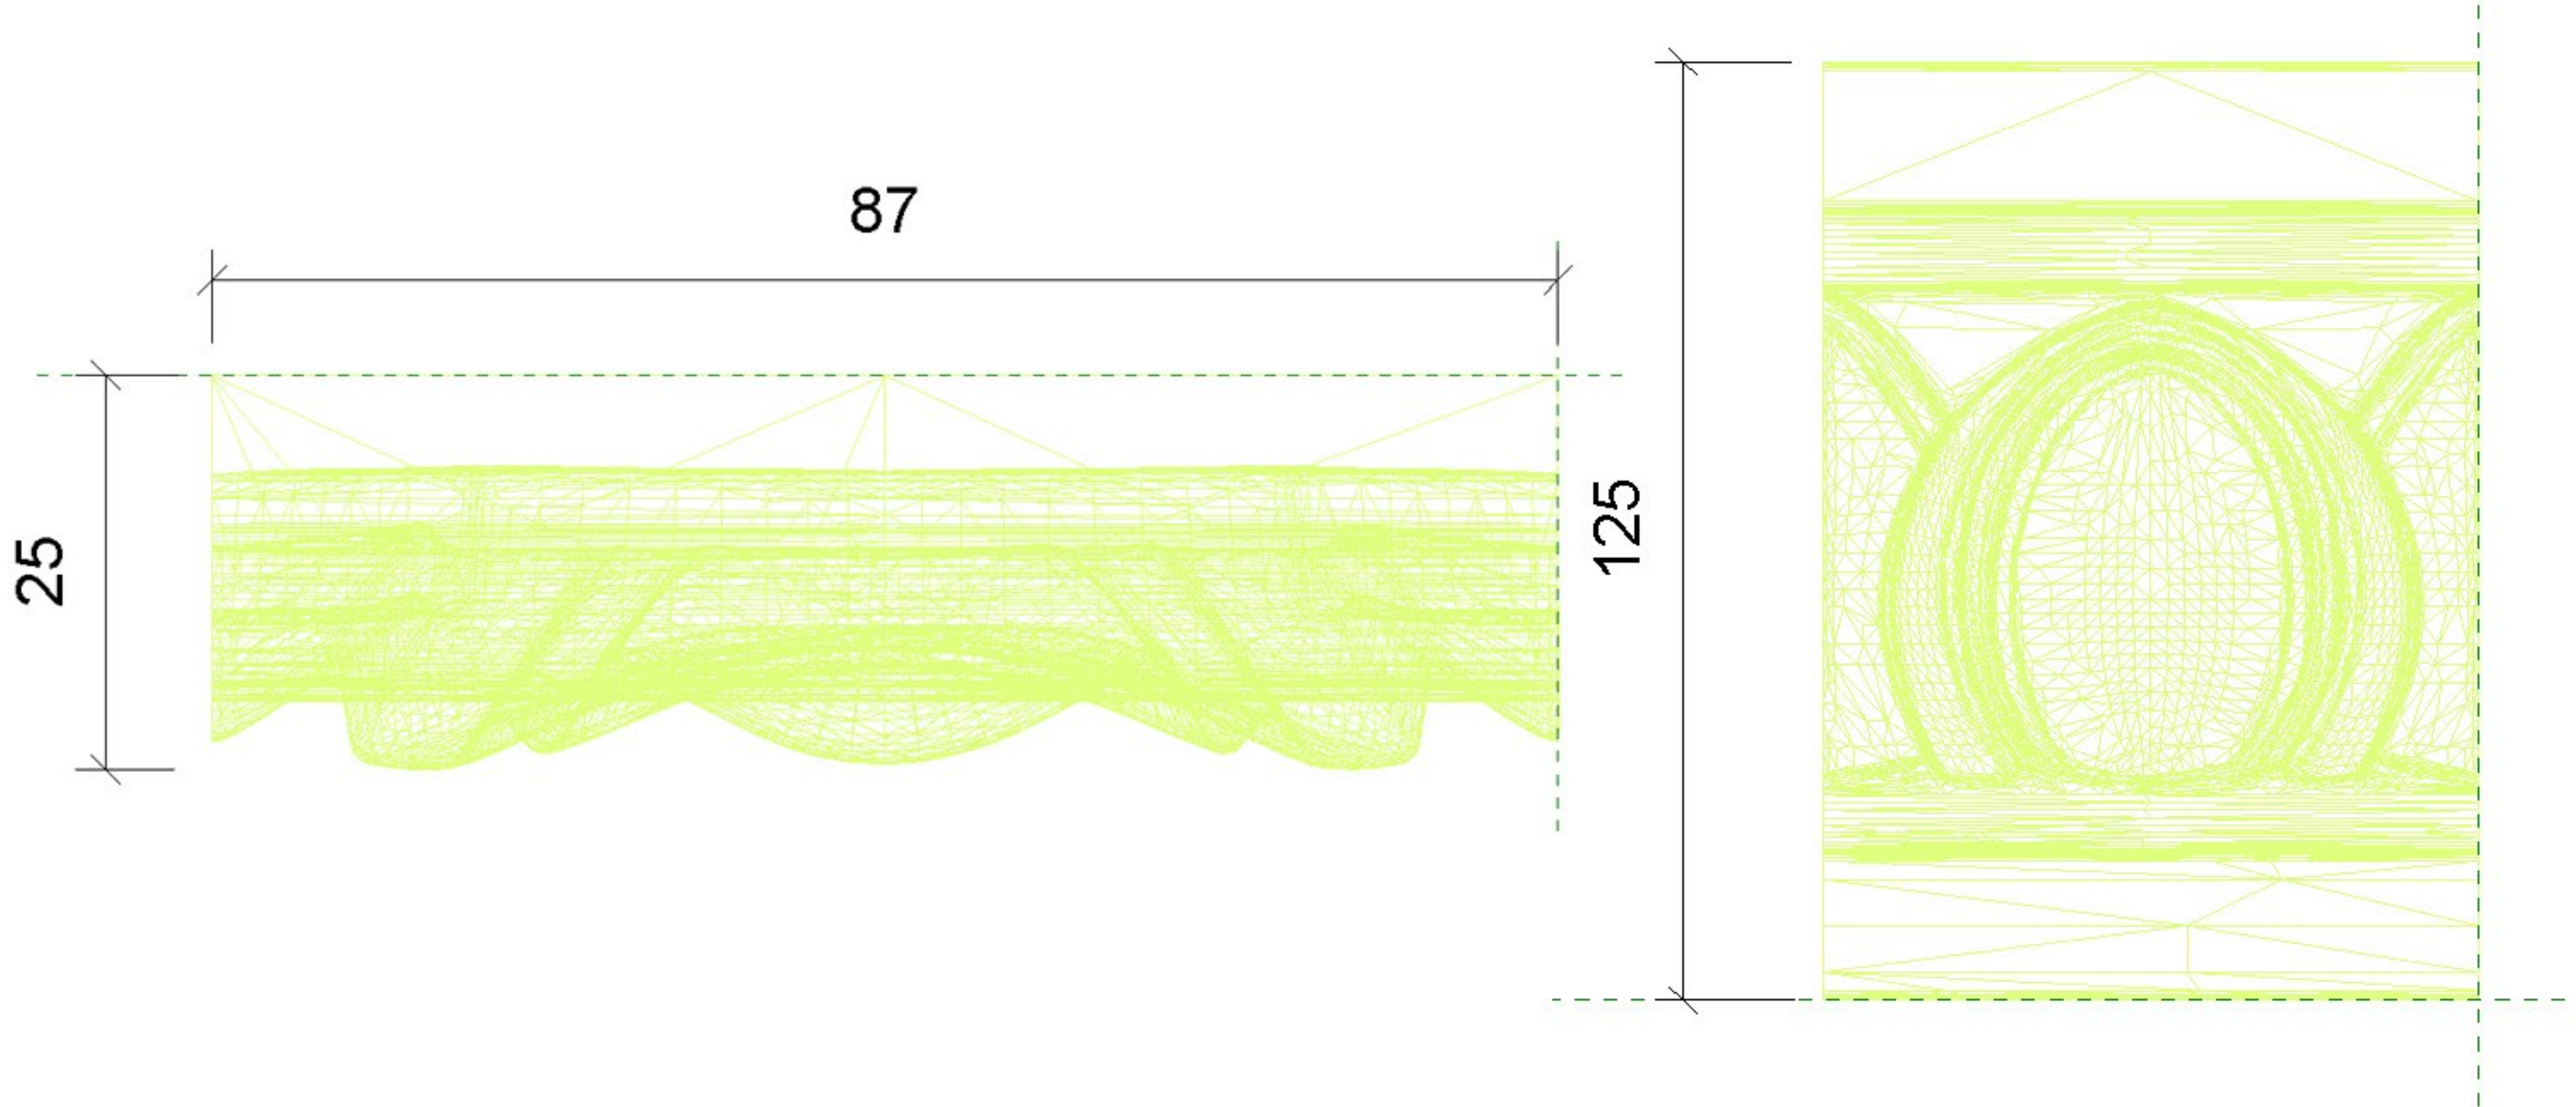

code: g11

dimension:

width: 87mm

height: 125mm

depth: 25mm

material:

gold

silver

gypsum-white

website:

www.bimtype.ir

آبجکت های لوکس

Revit

| AUTODESK®
REVIT®

Revit Architecture Training