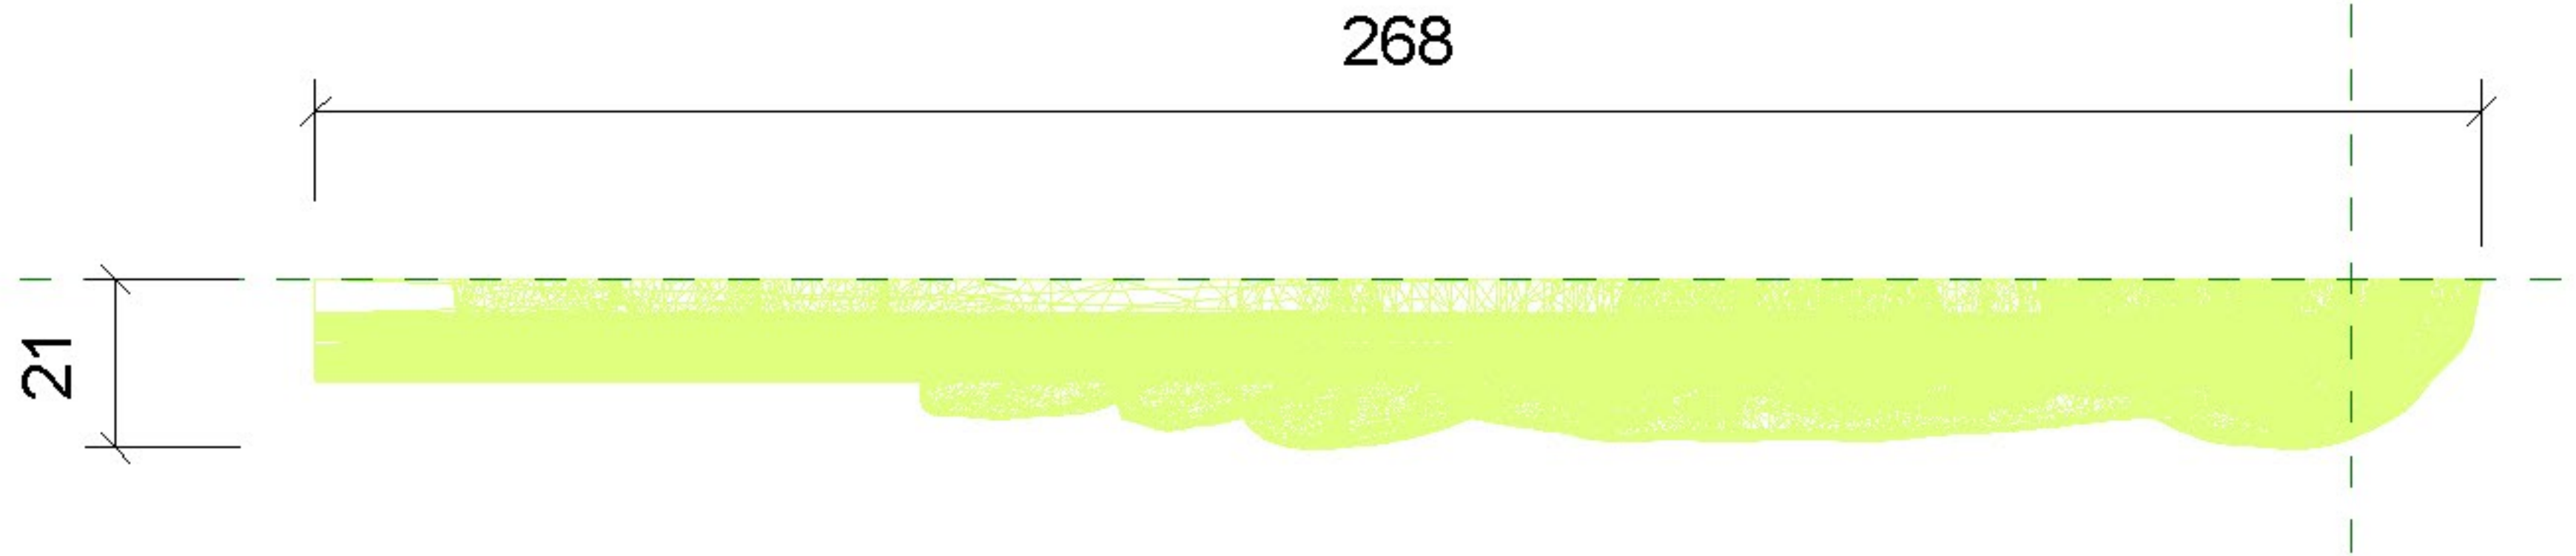

code: g12

dimension:

width: 268mm

height: 267mm

depth: 21mm

material:

gold

silver

gypsum-white

website:

www.bimtype.ir

آبجکت های لوکس

Revit

AUTODESK®
REVIT®

Revit Architecture Training