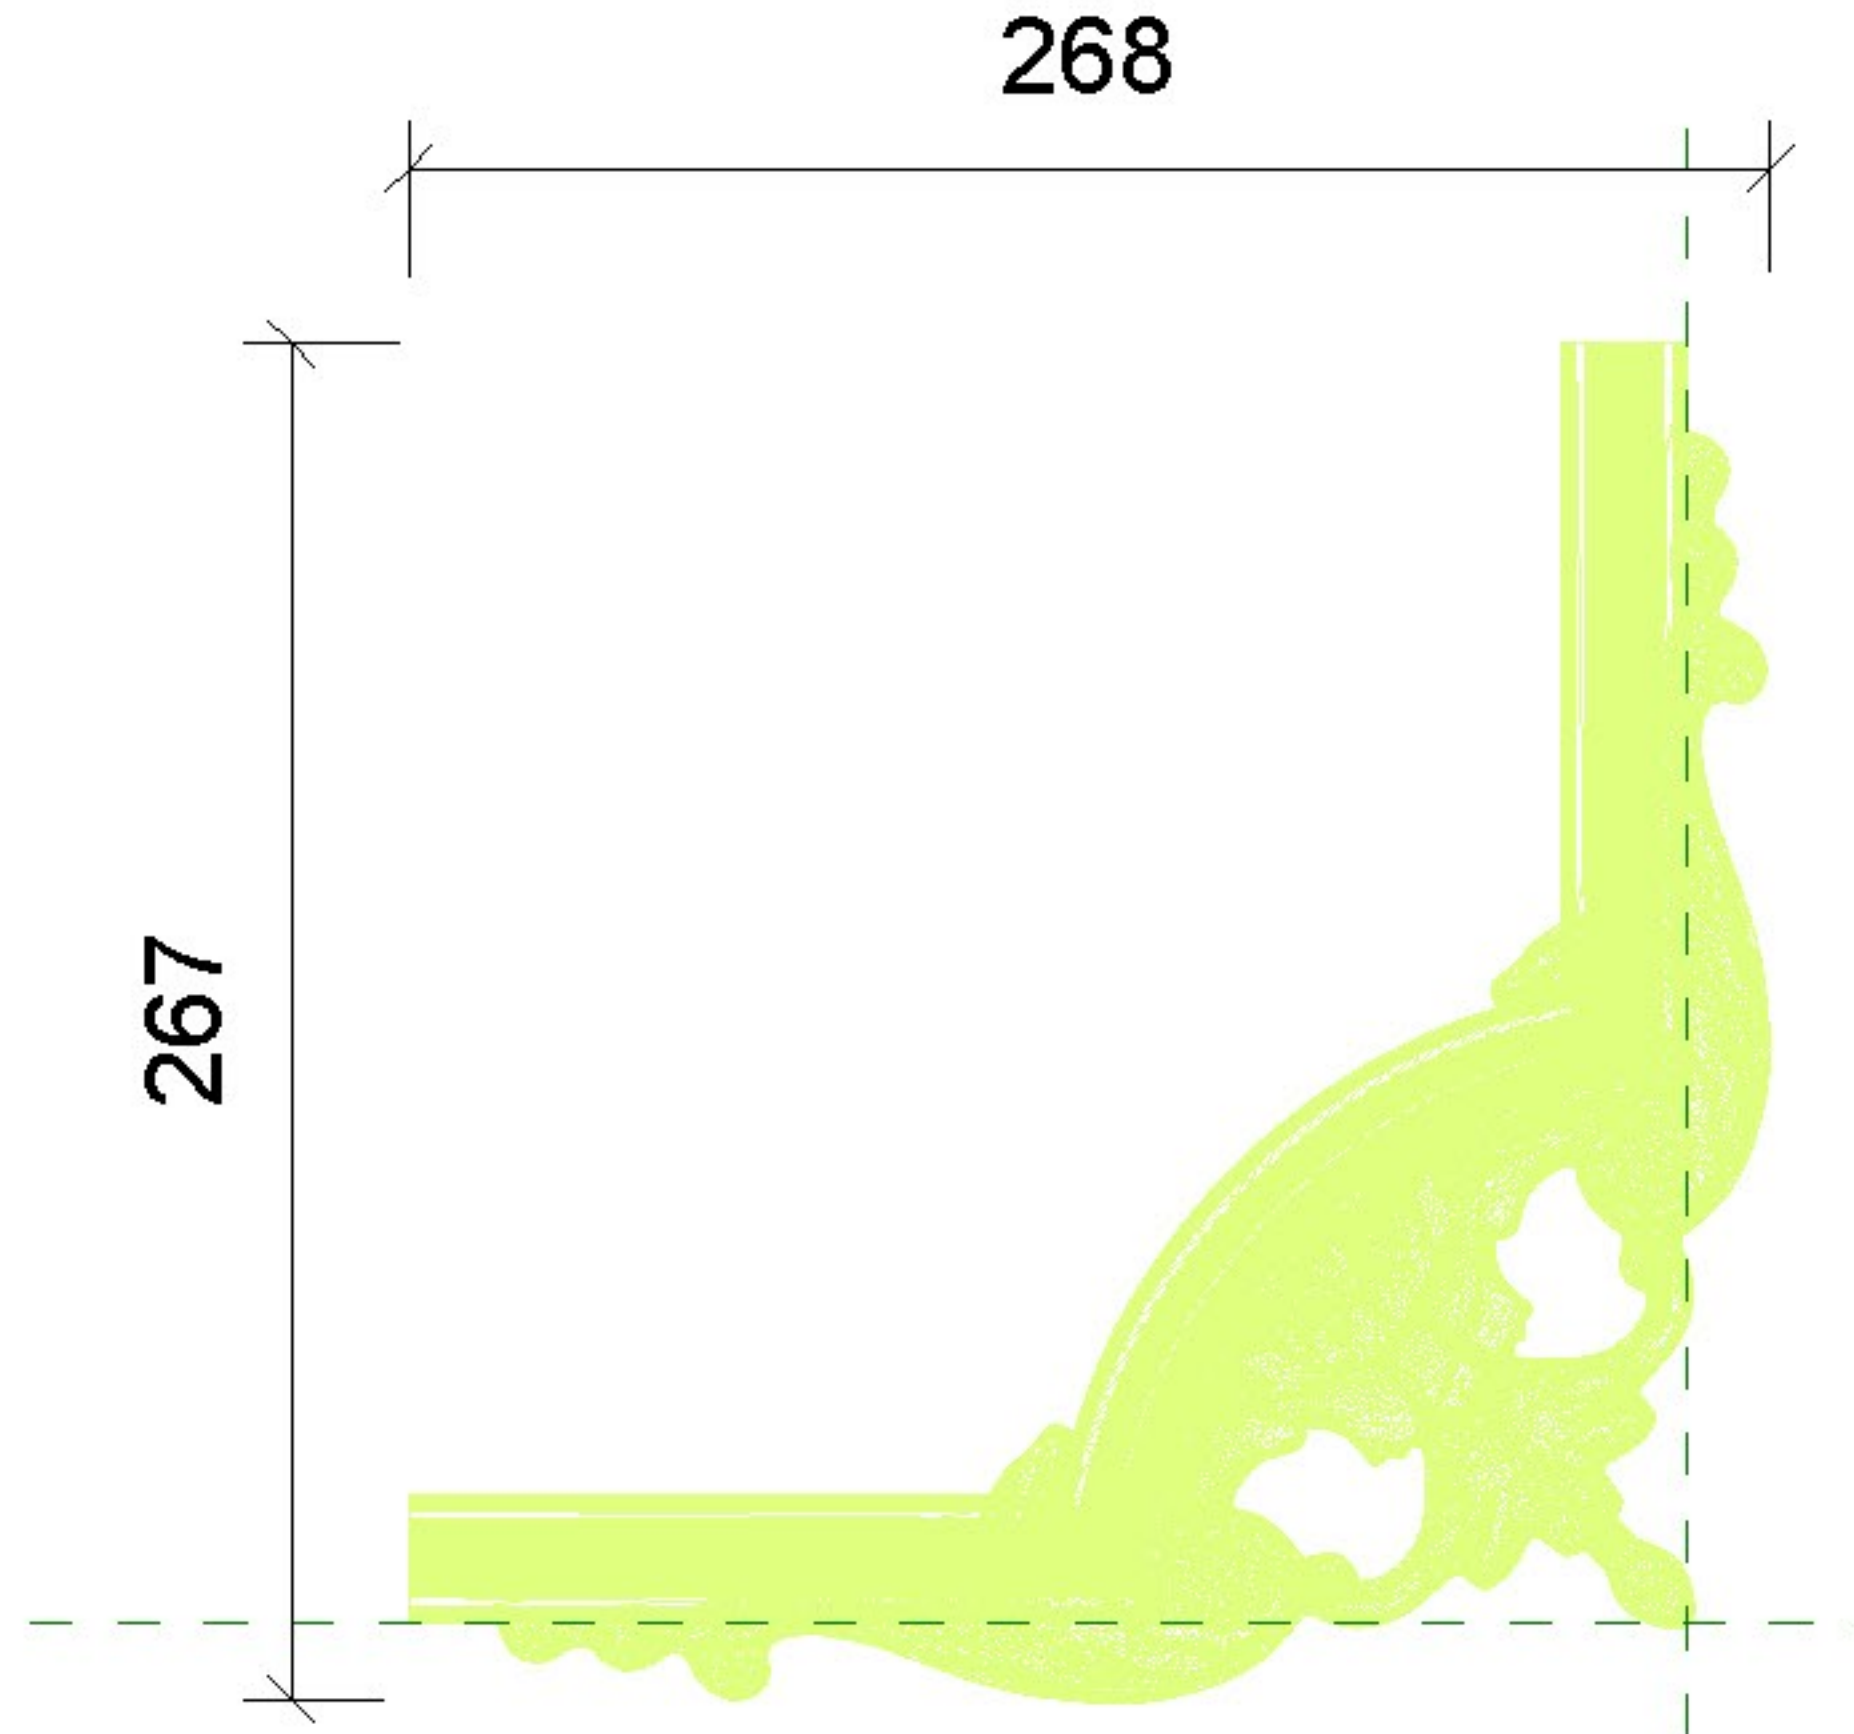

code: g12

dimension:

width: 268mm

height: 267mm

depth: 21mm

material:

gold

silver

gypsum-white

website:

www.bimtype.ir

آبجکت های لوکس

Revit

AUTODESK®
REVIT®

Revit Architecture Training