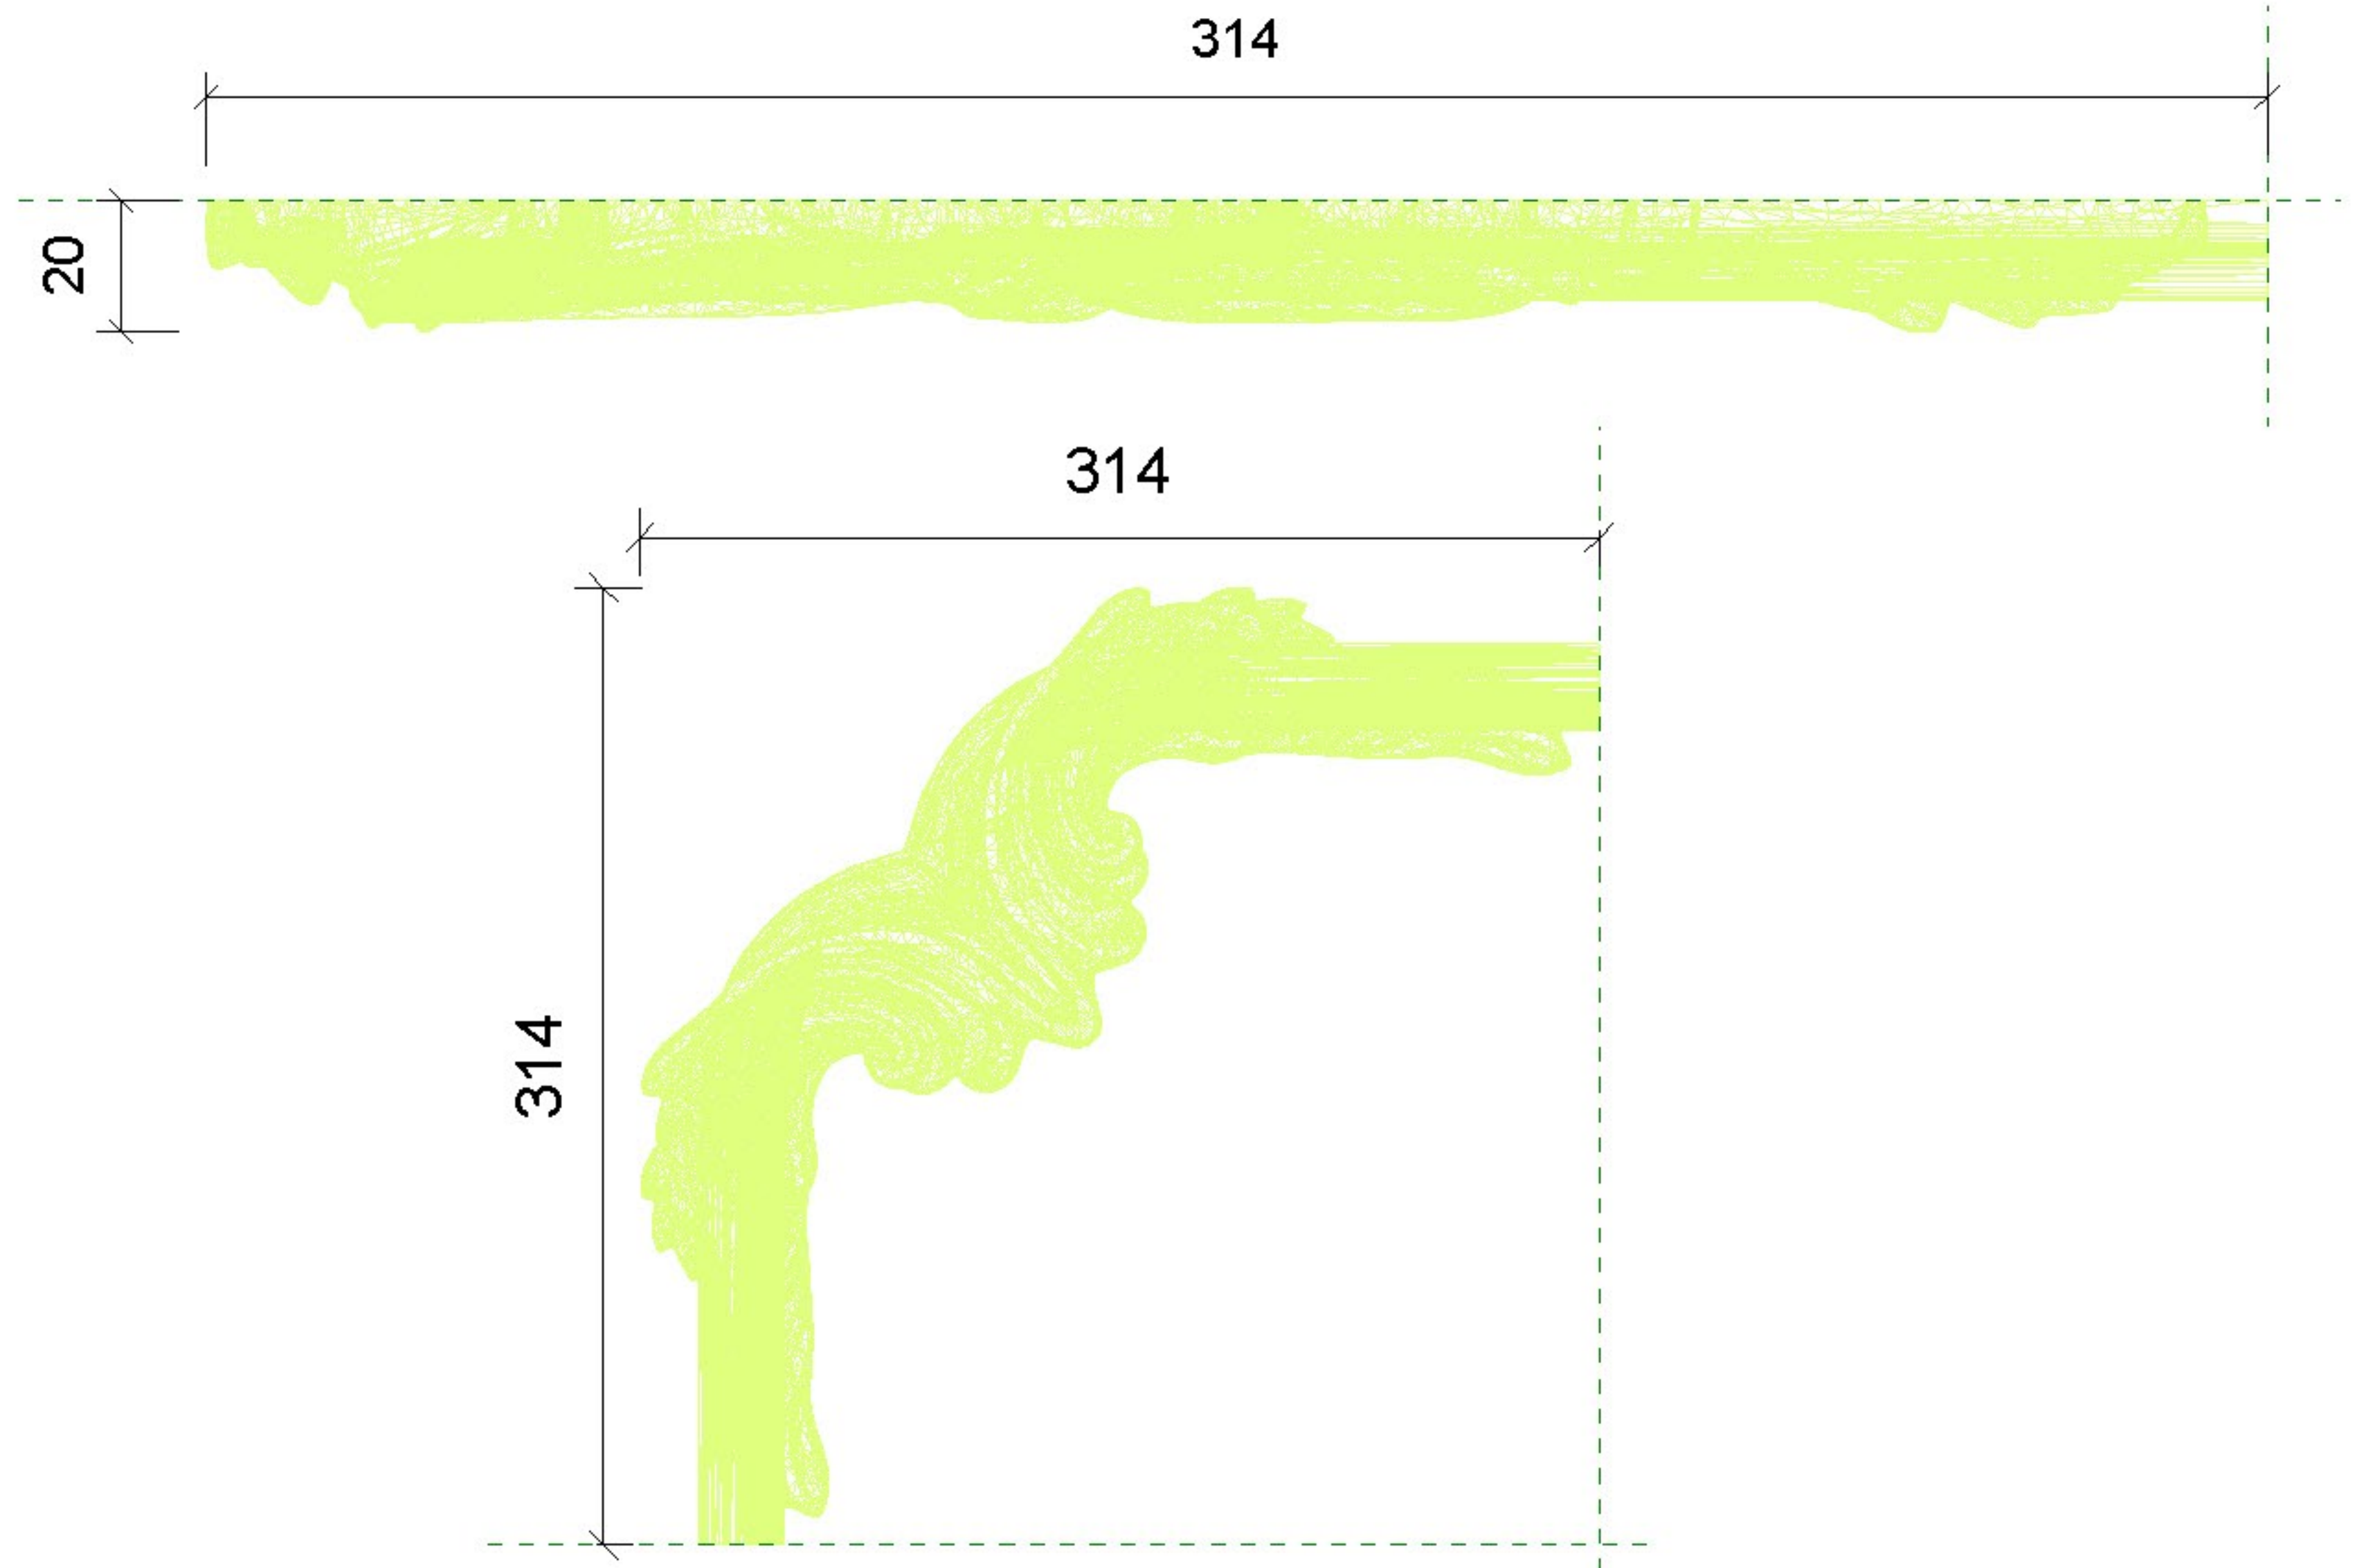

code: g13

dimension:

width: 314mm

height: 314mm

depth: 20mm

material:

gold

silver

gypsum-white

website:

www.bimtype.ir

آبجکت های لوکس

Revit

Revit Architecture Training