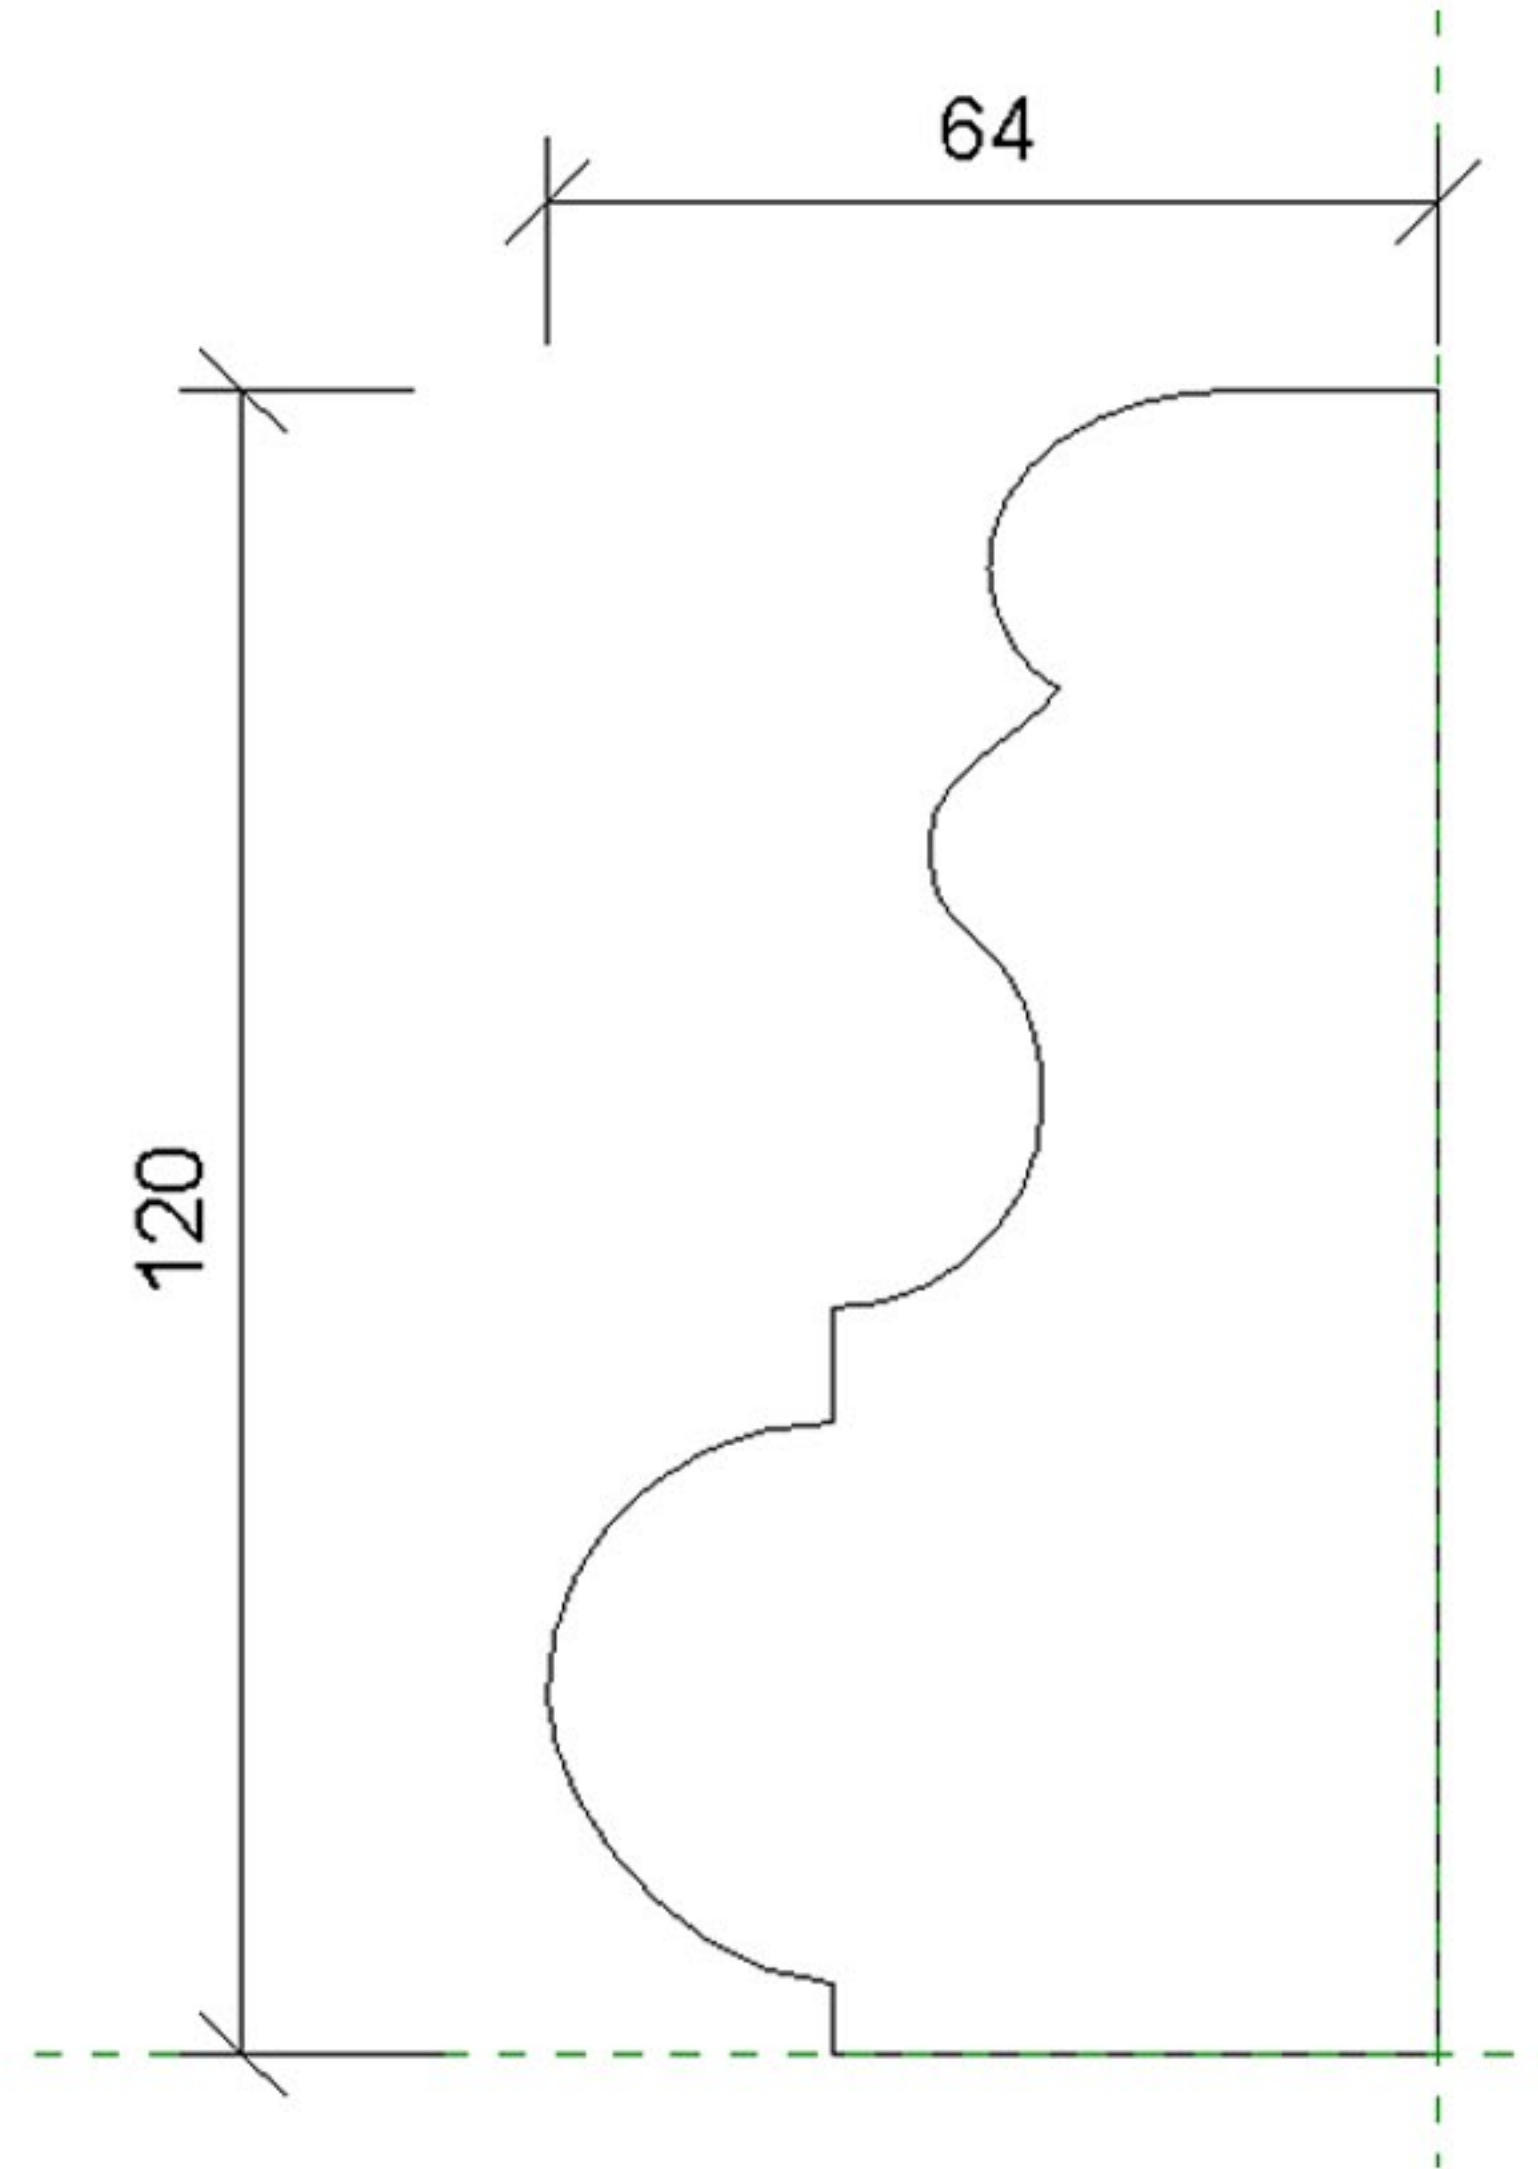

code: g14

dimension:

height: 120mm

depth: 64mm

material:

gold

silver

gypsum-white

website:

www.bimtype.ir

code: g14

dimension:

height: 120mm

depth: 64mm

material:

gold ✓

code: g14

dimension:

height: 120mm

depth: 64mm

material:

gold

silver ✓

gypsum-white

height: 120mm

depth: 64mm

material:

gold

silver

gypsum-white ✓

website:

www.bimtype.ir