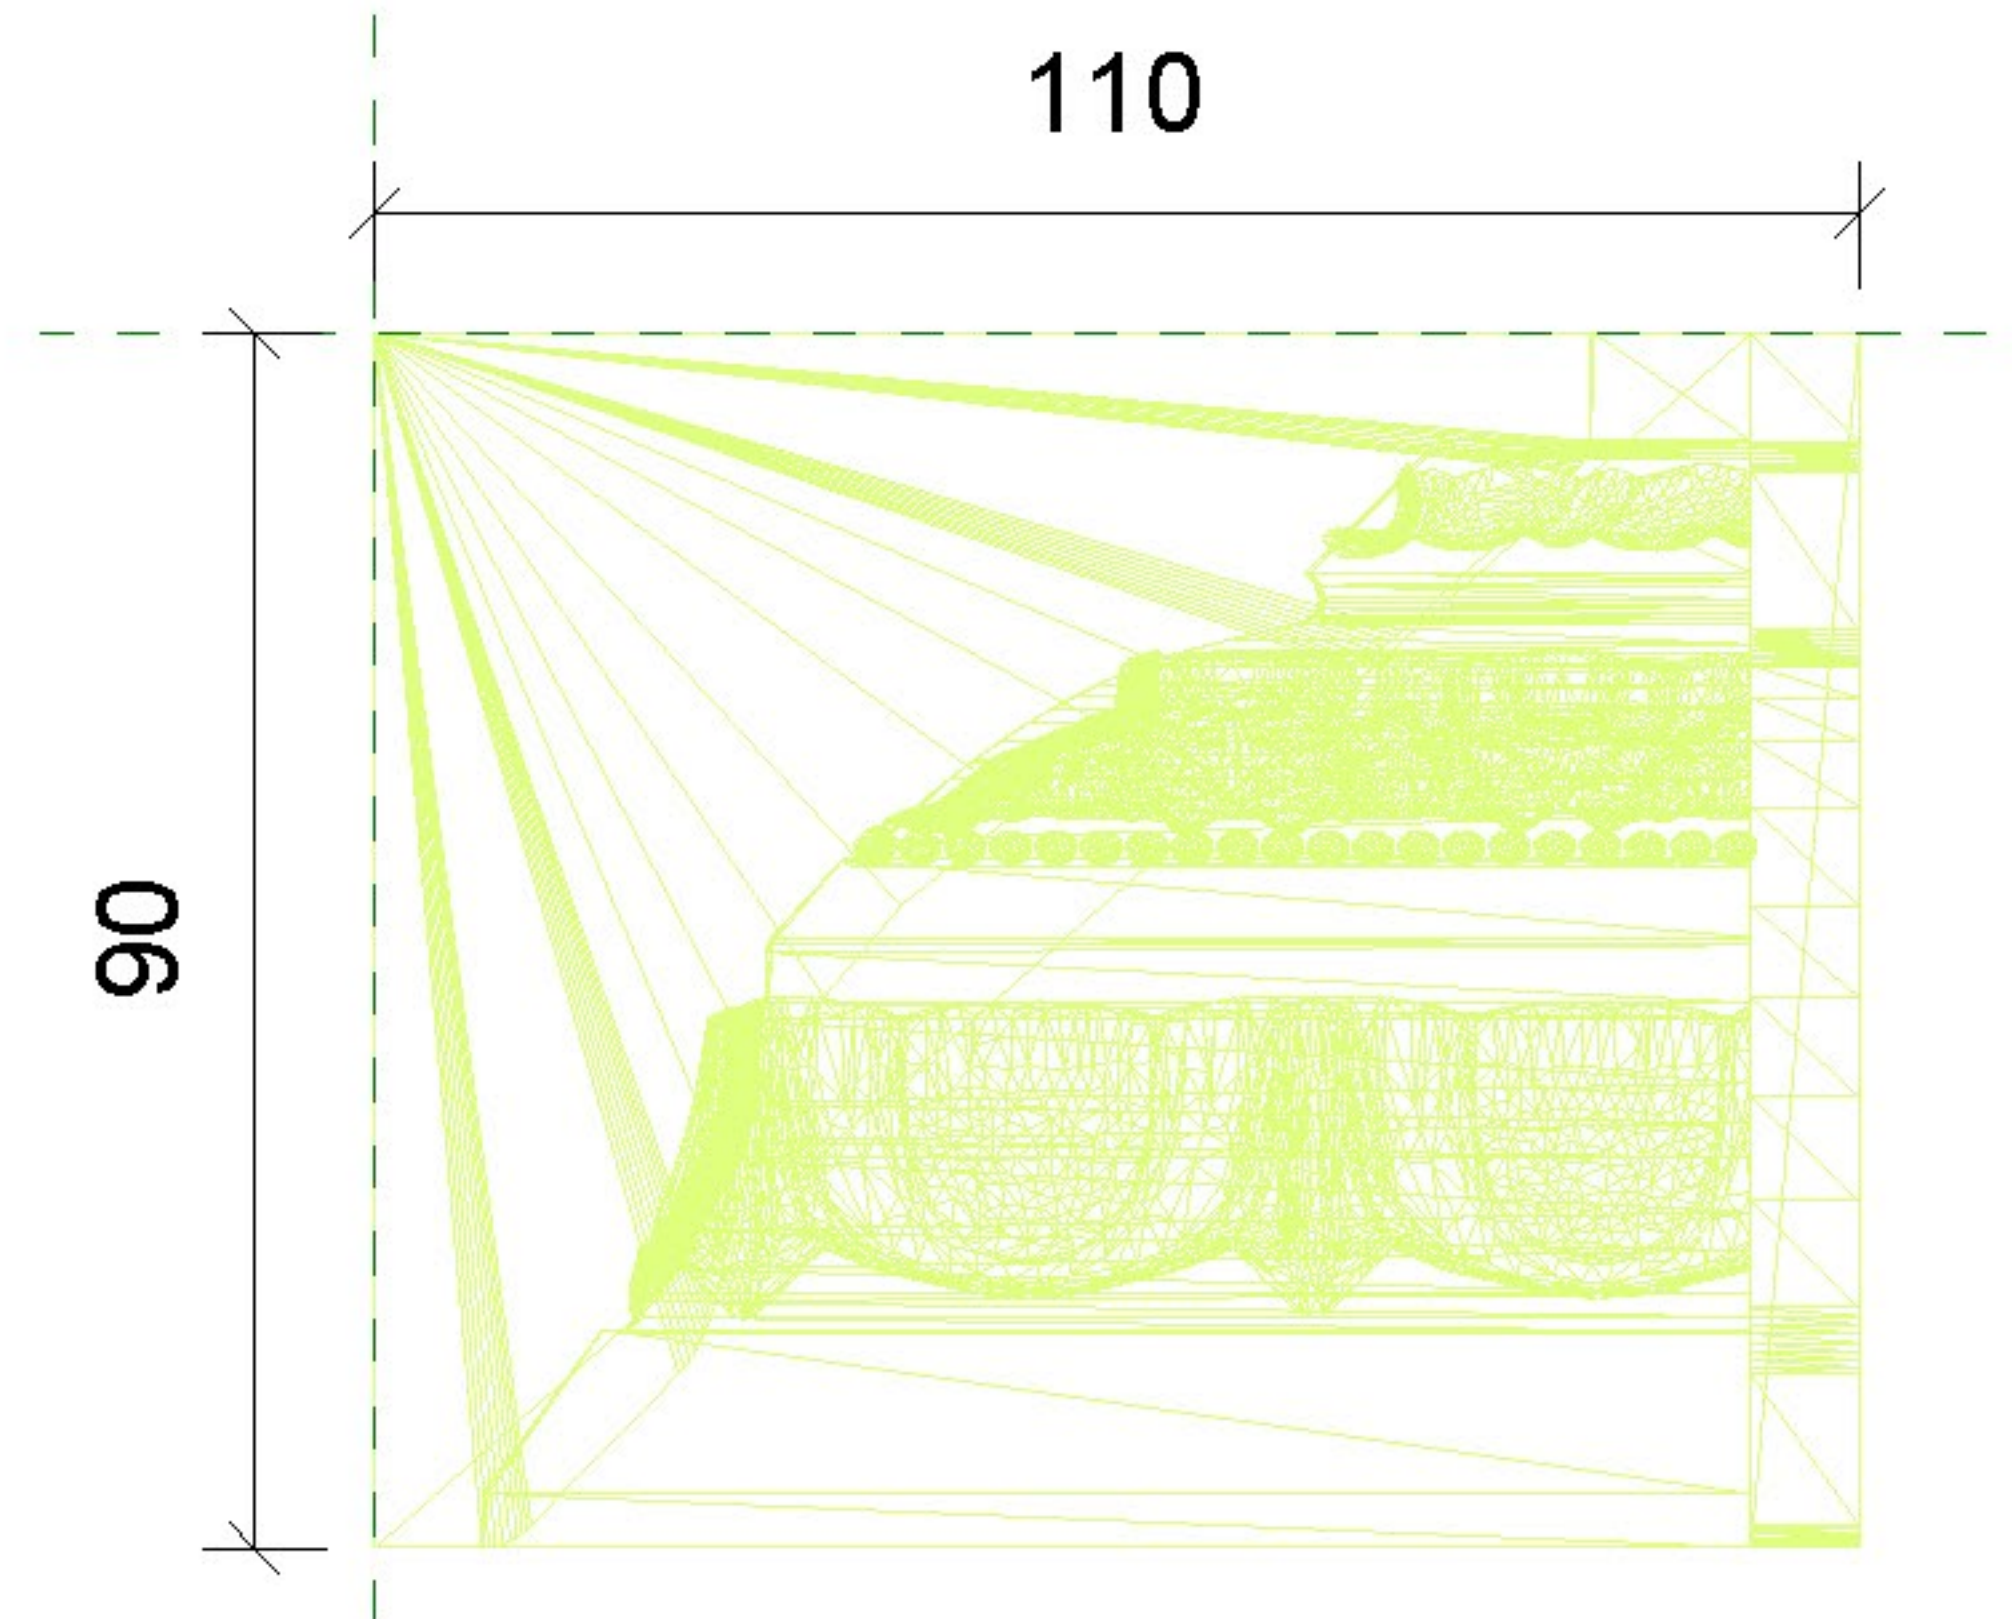

code: g15-corner

dimension:

width: 110mm

height: 90mm

depth: 110mm

material:

gold

silver

gypsum-white

website:

www.bimtype.ir

آبجکت های لوکس

Revit

AUTODESK®
REVIT®

Revit Architecture Training