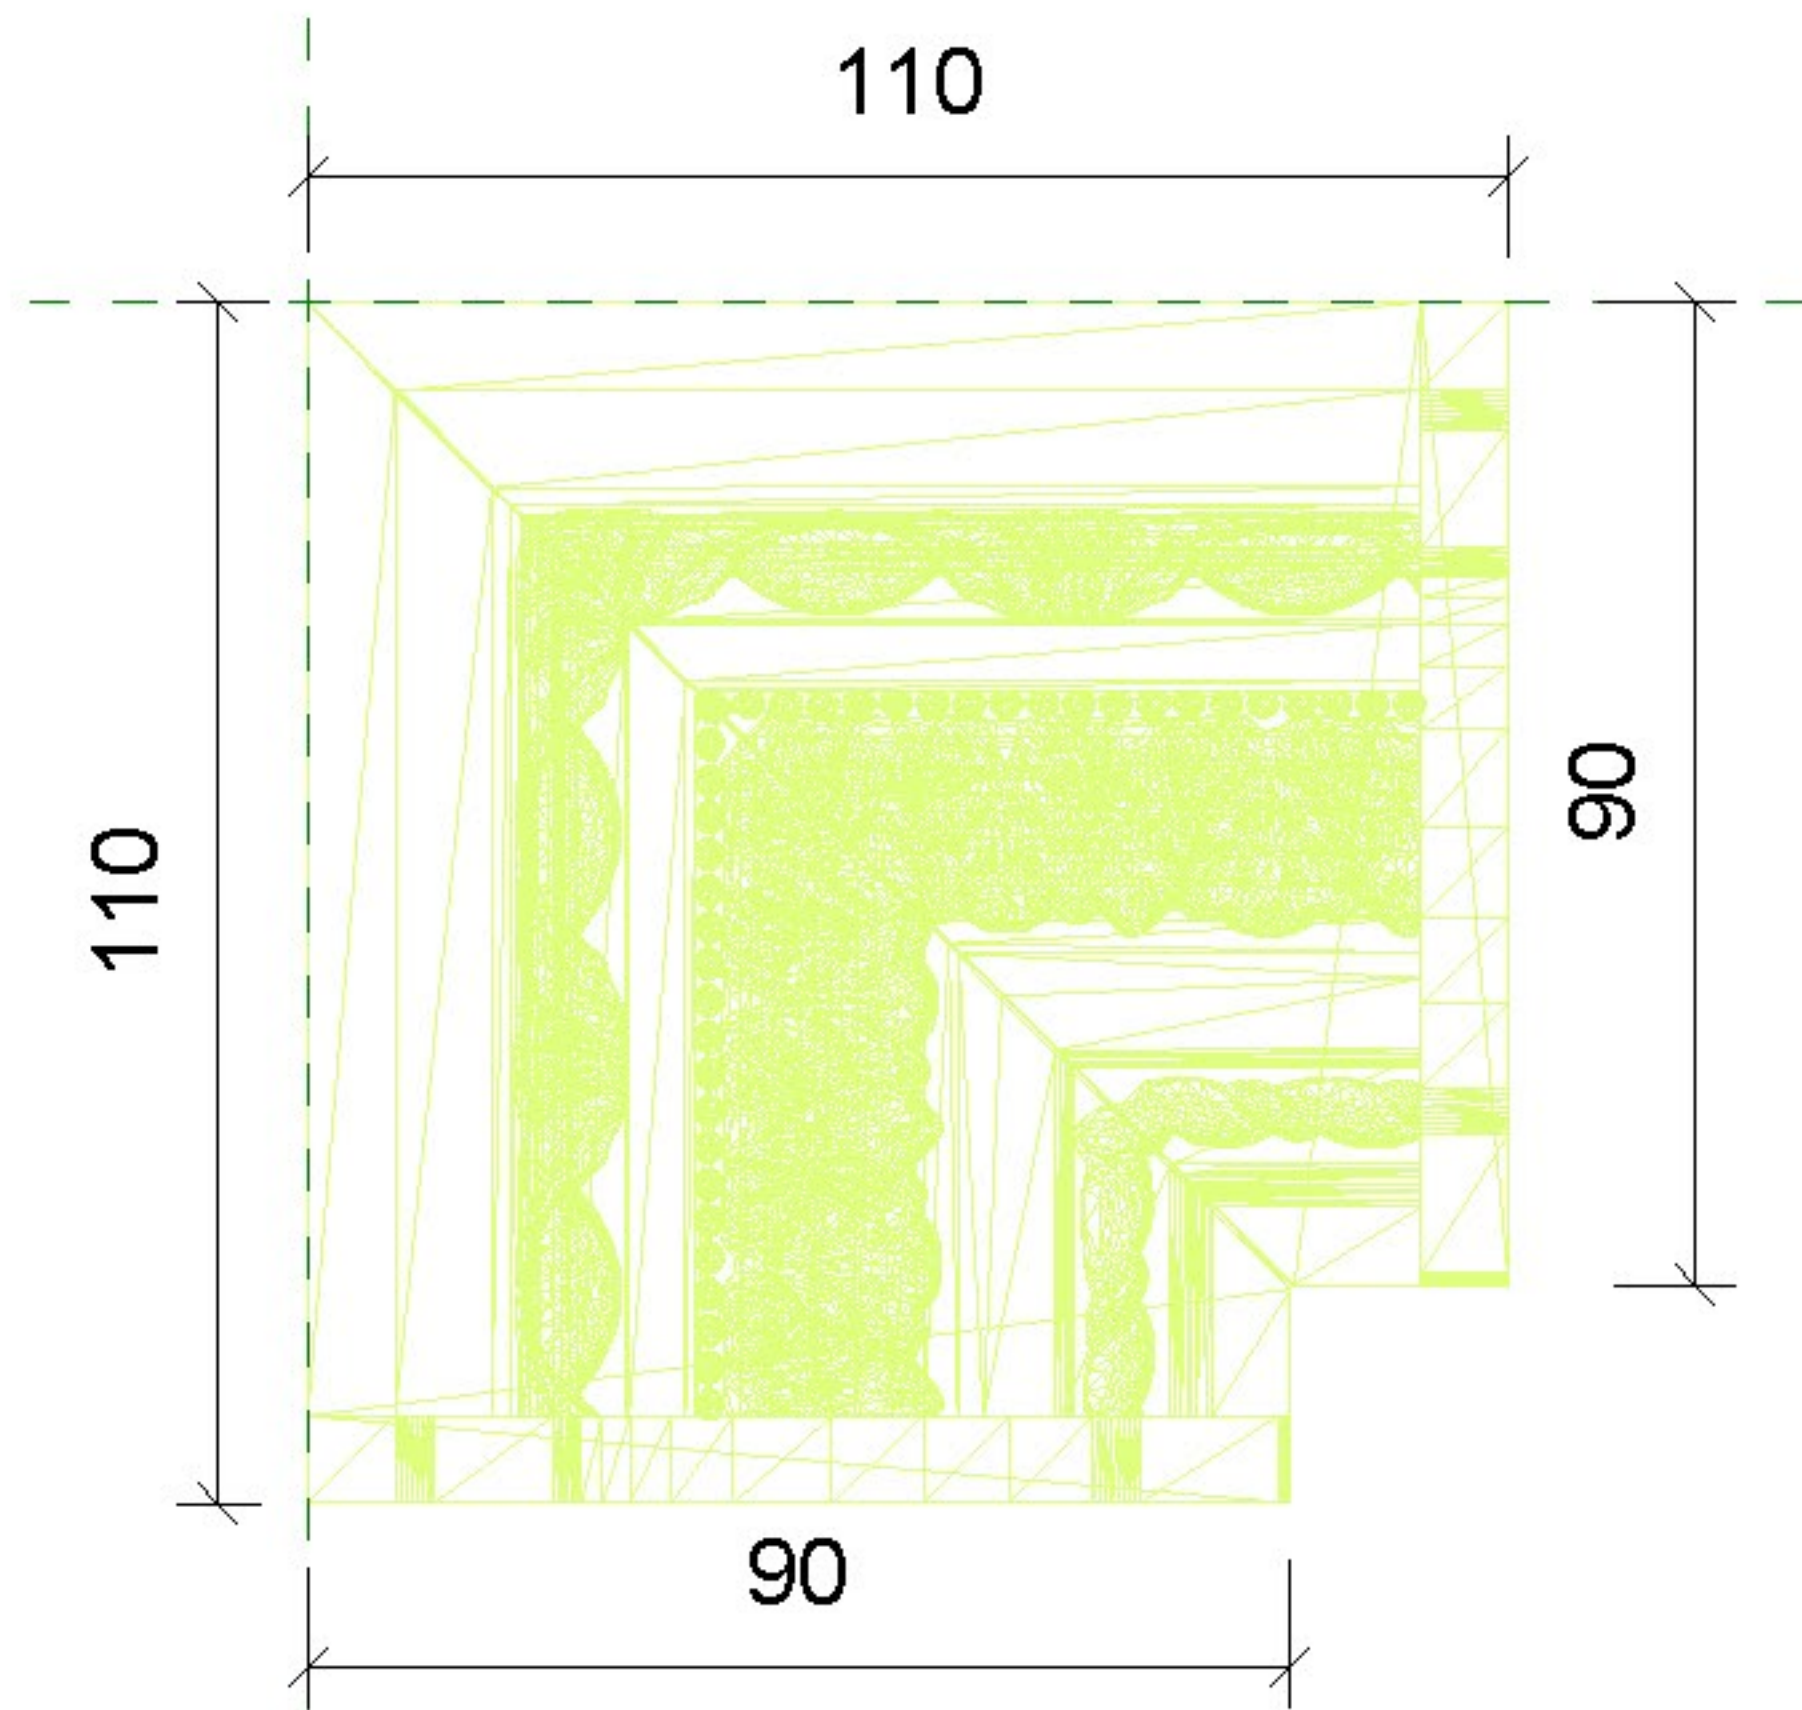

code: g15-corner

dimension:

width: 110mm

height: 90mm

depth: 110mm

material:

gold

silver

gypsum-white

website:

www.bimtype.ir

آبجکت های لوکس

Revit

AUTODESK®
REVIT®

Revit Architecture Training